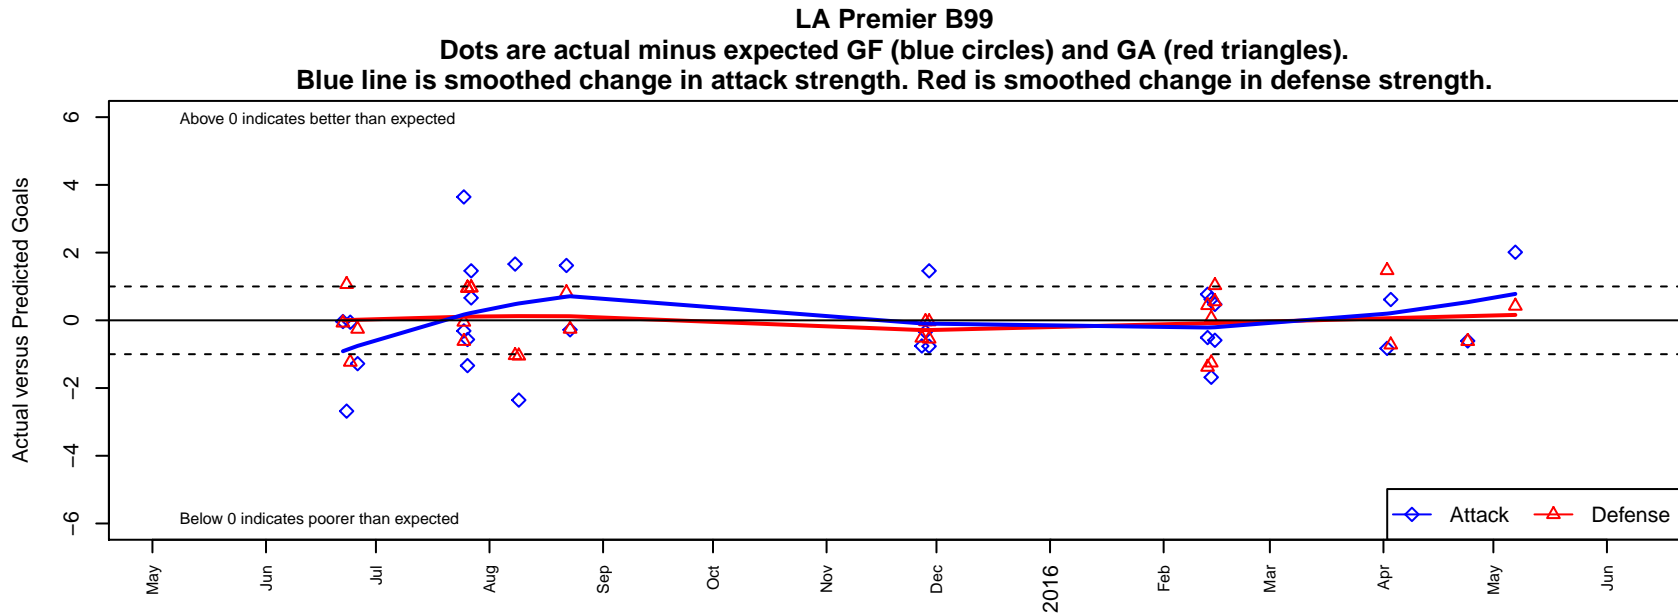

# LA Premier B99

, CAS  
 B99 total strength=1929  
 attack=76.87 defense=32.5

alt names used:  
 Sherman Oaks Extreme LAFA (CA-S) (SC)  
 LA Premier FC LAFA  
 LA PREMIER FC LAFA (CAS)  
 SHERMAN OAKS EXTREME SC -LAFA (CAS)  
 LA PREMIER FC

Venues played:  
 2015 Far West Regionals U15  
 2015 Surf Cup Surf Super Cup U16  
 2015 FWRL CAS B99  
 2015 Surf College Showcase Seaside Showcas  
 2015 Vegas Mayors Showcase GENERATION ,

**attack and defense variance (black dot)  
relative to other teams  
and top 10 in region**

**attack and defense rating  
relative to others at age  
and all opponents in last 13 months**

**attack and defense rating  
relative to others at age  
and all opponents in last 13 months**

**Performance relative to 13 month average**

**Performance relative to 13 month average**

Distribution of opponents  
Red = Lose zone, Blue = Win zone, Green = Even  
Black line separates win/lose zones

lot. A=Neither has attack advantage, B=Opponent has both attack and defense advantage, C=Opponent has both attack and defense disadvantage, D=Both have