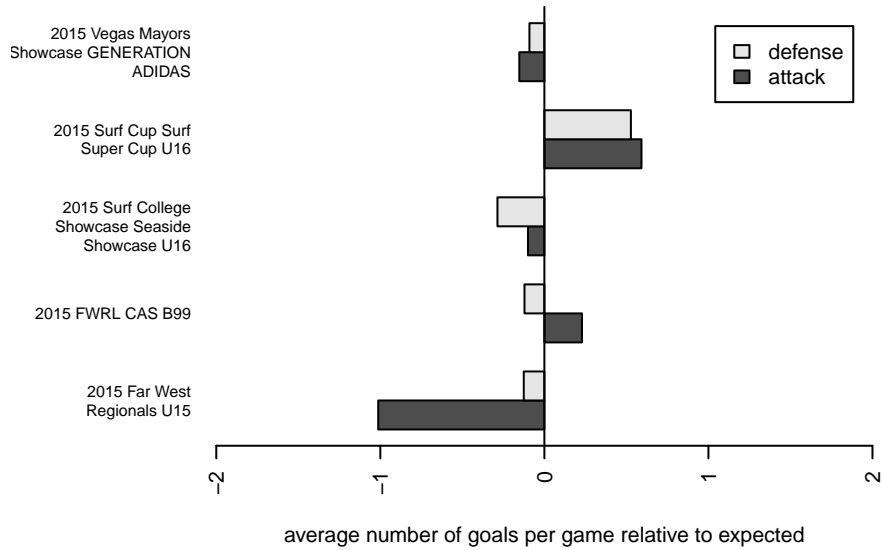

# LA Premier B99

, CAS  
 B99 total strength=1929  
 attack=76.87 defense=32.5

alt names used:  
 Sherman Oaks Extreme LAFA (CA-S) (SC)  
 LA Premier FC LAFA  
 LA PREMIER FC LAFA (CAS)  
 SHERMAN OAKS EXTREME SC -LAFA (CAS)  
 LA PREMIER FC

Venues played:  
 2015 Far West Regionals U15  
 2015 Surf Cup Surf Super Cup U16  
 2015 FWRL CAS B99  
 2015 Surf College Showcase Seaside Showcas  
 2015 Vegas Mayors Showcase GENERATION ,

**attack and defense variance (black dot)  
relative to other teams  
and top 10 in region**

**attack and defense rating  
relative to others at age  
and all opponents in last 13 months**

**attack and defense rating  
relative to others at age  
and all opponents in last 13 months**

**Performance relative to 13 month average**

**Performance relative to 13 month average**

Distribution of opponents  
Red = Lose zone, Blue = Win zone, Green = Even  
Black line separates win/lose zones

lot. A=Neither has attack advantage, B=Opponent has both attack and defense advantage, C=Opponent has both attack and defense disadvantage, D=Both have